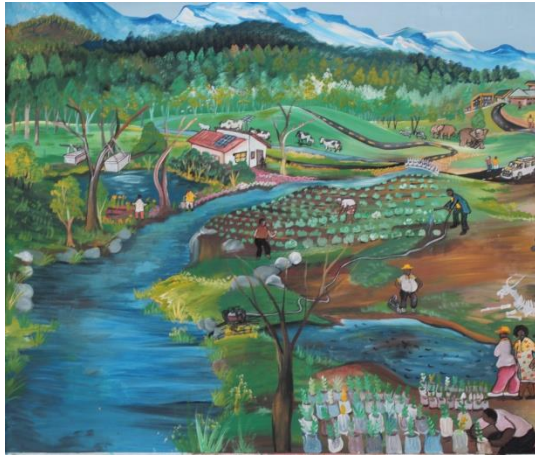

Benefits of Environmental conservation

The Mural has been viewed by over 600 community members who have visited the resource centre in 2019 and used to train seven community groups on different occasions.

We look forward to painting more murals to be displayed in the centre for educating the general public on various social issues.

Kiangure Springs Environment initiative is grateful for the continued support from **PNWM** in our **Community through Art Programme**.

The Resource centre when fully completed will houses an art studio and gallery where we plan to train more artists and create art Space for them to develop and market their art through exhibitions.

Report prepared by Joram Mathenge

Executive Director-Kiangure Springs Environment Initiative

www.kiangurespringsenvironment.org